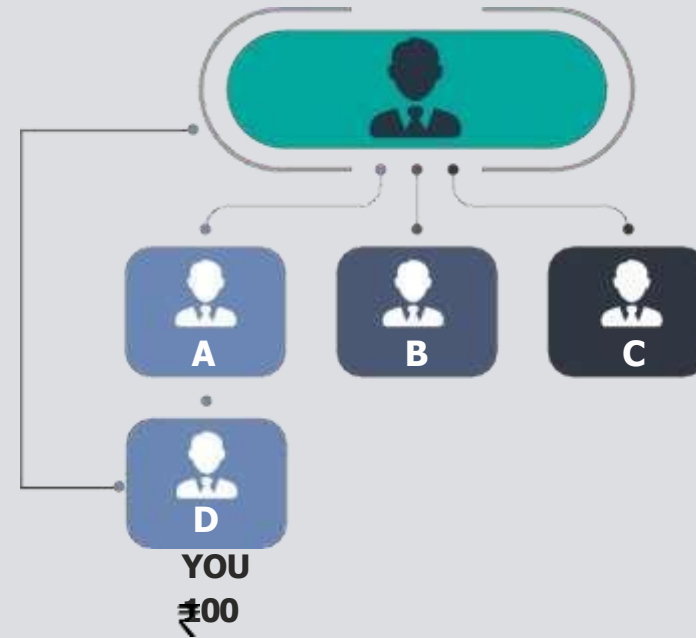

REFERRAL INCOME

When an Associate refer Three Active Associate will get referral income. Rs.300/- (Rs. 100/- Each) so on and so forth.