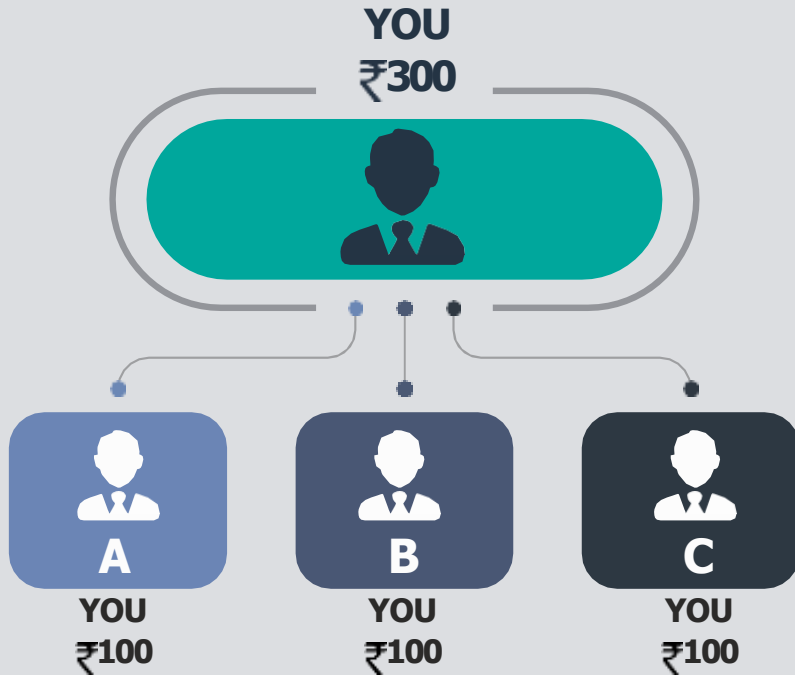

1500/- MRP

**SPECIAL LIMITED
OFFER**

1100/- Rs.

ACTIVATION
PACKAGE-2

Go Fit + Punch Tuls+ Giloy

1600/- MRP

**SPECIAL LIMITED
OFFER**

1200/- Rs.

REFERRAL INCOME

When an Associate refer Three Active Associate will get referral income. Rs.300/- (Rs. 100/- Each) so on and so forth.

*3ACTIVE REFERRALCOMPULSORY

Level 1
3x100
Amount 300

Level 2
9x100
Amount 900

Level 3
27x100
Amount 2700

Level 4
81x100
Amount 8100

Level 5
243x100
Amount 24300

Level 6
729x100
Amount 72900

Level 7
2187x100
Amount 218700

Level 8
6561x100
Amount 656100

Level 9
19683x100
Amount 1968300

REPURCHASE INCOME

LEVEL	PERCENT
SELF	5%
1 Level	5%
2 Level	4%
3 Level	3%
4 Level	2%
5 Level	1%
6 Level	1%
7 Level	1%
8 Level	1%
9 Level	1%
10 Level	1%
11th to End	1%

Repurchase income will be 25%. Each active associate will generate income from purchases from his/her downline.